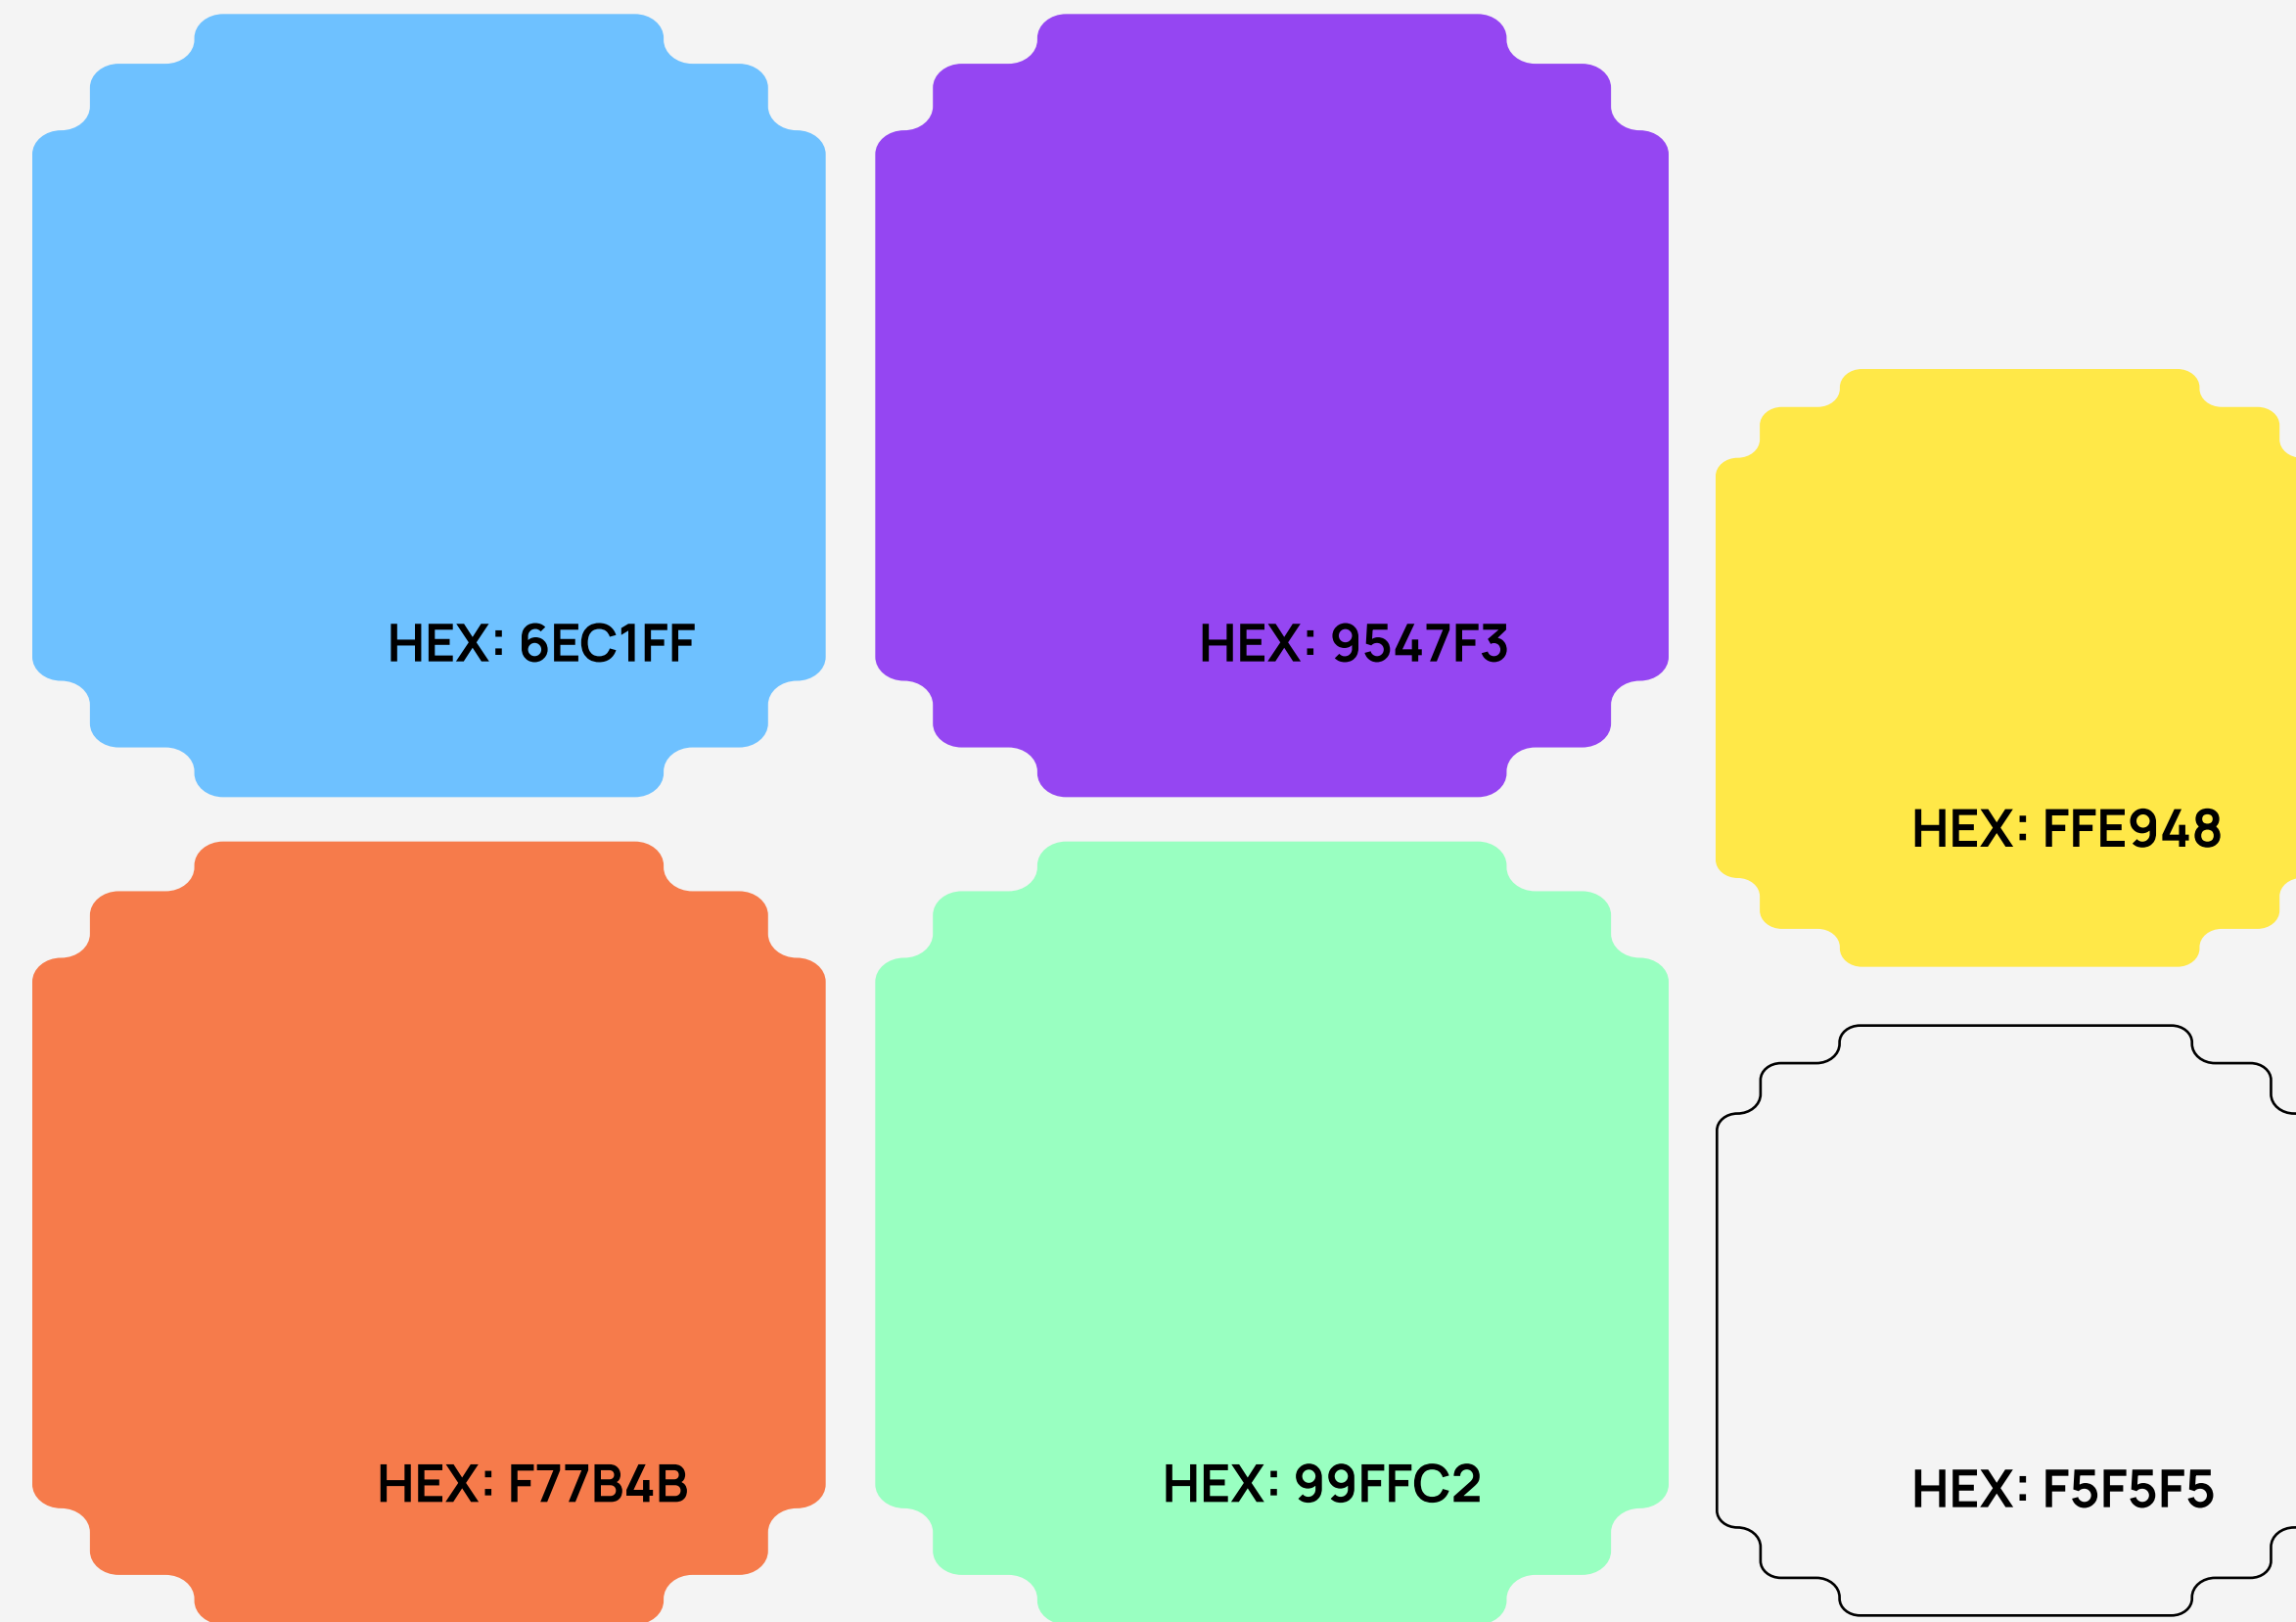

## 02 . Candal

Application: Sub-heading

Size: 50 px

## 03 . Manrope

Application: Body

Size: 40 px

**Building the** (01)  
**frontier**

**The whole ecosystem,** (02)  
**one city, one week.**

Basecamp is woven into (03)  
Bengaluru. It lives in the city's  
parks, its cafes, its iconic  
neighbourhoods.

# Colour Palette

The colour palette involves 4 primary and 2 secondary colours.

# Colour Pairing

Colour pairings to be used with an 80-20 rule with one colour always being dominant.